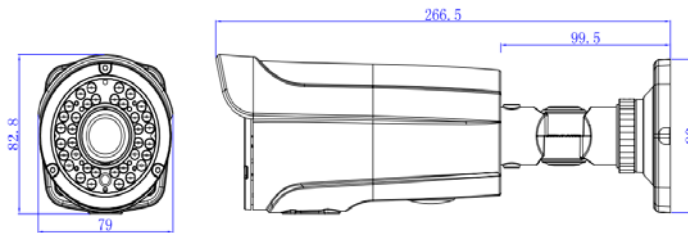

IR Waterproof Metal Bullet Camera with 1/2.8" Sony CMOS 2.0MP/1080P

Model: OPTI 7

Features:

- IR Waterproof Metal Bullet Camera
- 1/2.8" Sony CMOS 2.0MP/1080P
- 2PCS Array IR LED
- up to 40-50 meters IR Distance
- 2.8-12mm Varifocal Lens
- Size:270(L)×80(W)×80(H)

Dimension Chart

FH8550M+IMX290 Specification

Power System	PAL	NTSC
Model	OPTI 7	OPTI 7
Sensor	IMX290 1/2.8	
DSP	FH8550M	
Active Pixel	1920*1080	
SYNC.	Internal	
Resolution	1080P	
VIDEO.OUT	A/C/T/CVBS	
Minimum Illumination	0.0001Lux(F1.2)	
Gama adjust	0,45	
WDR GAIN	> 120dB	
Electric Shutter	1/25s-1/10000s	1/30s-1/10000s
S/N Ratio	50dB(min)(AGC closed)	
AE	GLOBE/BLC	
WB	ATW/MWB	
WDR	AUTO/OPEN/CLOSE	
3DNR	AUTO/MANUAL(0-30)	
OSD	Yes	
Language	Eng Chin1/2 Russ Ital Spain Franc Korean Port Greek	
Day/Night	Auto、Color、B/W、Ext	
Power Input	DC12V±1V	
Power Dissipation	95mA-100mA	
Transmission distance	75-5 300M	
Operation Temperature	Temperature -10℃~+55℃,Humidity less than 85%RH	
Dimension	32*32/38*38*1.6(H)	