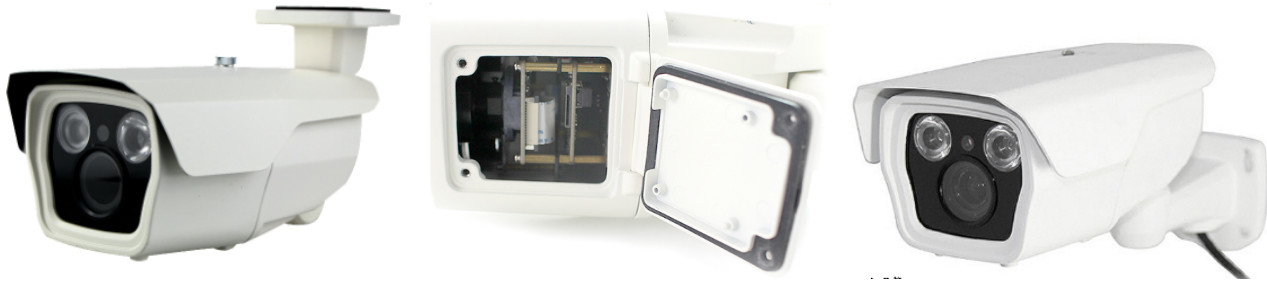

2MP SONY323 Audio SD card Outdoor IR Bullet PoE IP Camera
 Model NO.: MEGA 21 X

Funzioni Chiave:

- > 1/2.9" SONY IMX323 low illumination CMOS Sensor
- > H.265/H.264/H.264+ dual-stream encoding
- > 25fps@2MP 1920*1080; 12fps@3MP 2048*1536
- > 2.8-12mm 3MP Manual Varifocal lens
- > 2pcs Array IR Led, 35-50m IR distance
- > DWDR, Day/Night(ICR), 3DNR, AWB, AGC, BLC,Defog, Max.128GB SD card slot
- > Support ONVIF 2.4 or above
- > DC 12V/PoE, IP66 Waterproof
- > Multiple network monitoring: Web viewer, CMS, NVR, XMeye(Smart phone App)
- > Support for mobile video surveillance(iOS,android);
- > Support cloud service, network penetration, alarm information pushed to phone, etc.

Parametri

Model NO.	MEGA 21 X
Camera	
Image Sensor	1/2.9" 2Mp SONY IMX323 Progressive CMOS
DSP	Hi3516CV300
Effective Pixels	2MP 1920*1080@25(30)fps; 3MP 2048*1536@12fps
TV System	PAL/NTSC
Electronic Shutter	1/50(1/60)s to 1/10,000s
Mini. Illumination	color 0.01Lux@F1.2, B/W 0.001Lux@F1.2
S/N	>50dB
DNR	2D/3D DNR
BLC	BLC
WDR	Digital WDR
Defog	Defog
Motion detection	Off/on (4 zone, rectangle)
Others	Gain control, digital defog, mirror, privacy masking,
Image config	Saturation/brightness/contrast/sharpness,mirror,3DNR ,white balance,flicker control
Lens & IR Distance	
Lens	2.8-12mm 3MP Manual Vari-focal lens
Day/Night	IR-cut filter with auto switch (ICR)
IR Distance	2pcs Array IR Led, 35-50m IR distance