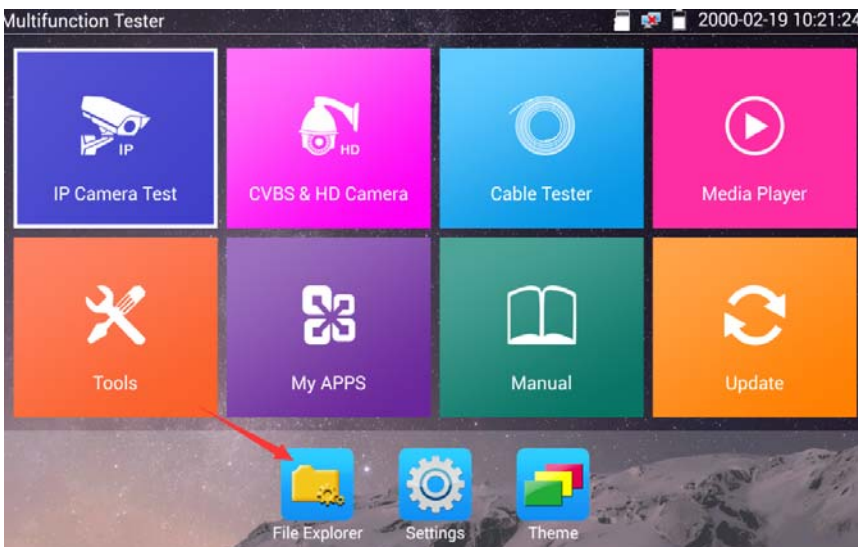

(1) Please put your apps into SD card (Your apps should be Android version, apk file)

(2) Access File Explorer

(3) Choose File

(4) Choose external_sd

(5) Click your apps to install