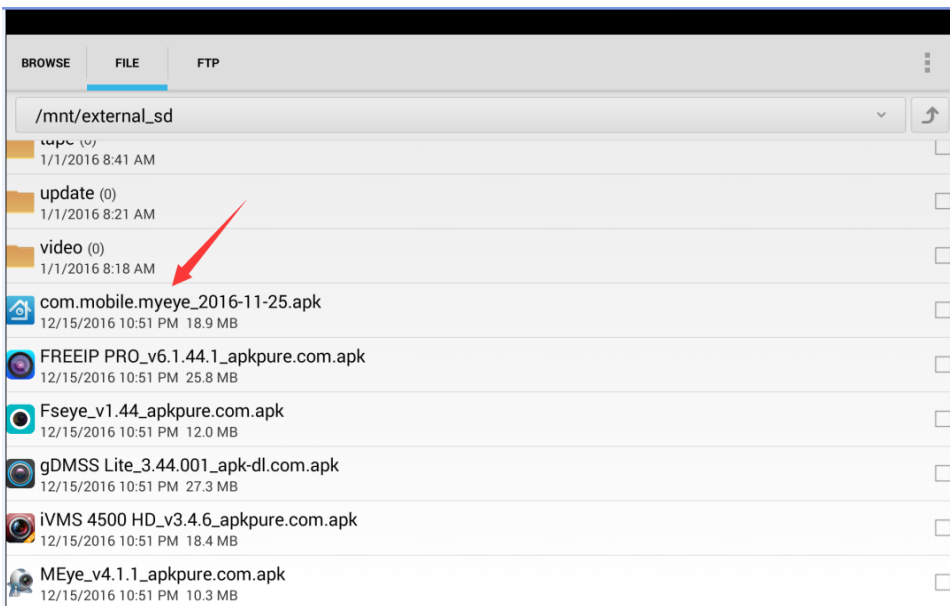

(1) Please put your apps into SD card (Your apps should be Android version, apk file)

(2) Access File Explorer

(3) Choose File

(4) Choose external_sd

(5) Click your apps to install