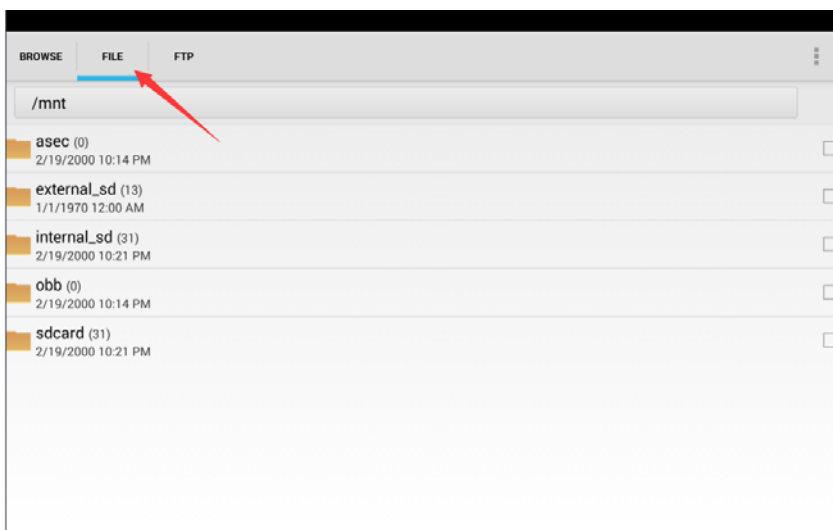

(1) Please put your apps into SD card (Your apps should be Android version, apk file)

(2) Access File Explorer

(3) Choose File

(4) Choose external_sd

(5) Click your apps to install