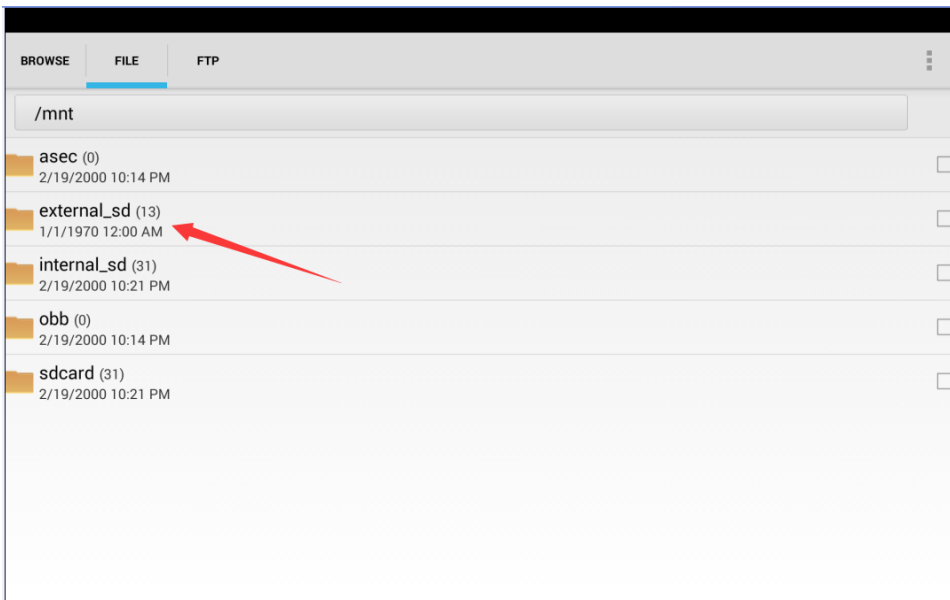

(1) Please put your apps into SD card (Your apps should be Android version, apk file)

(2) Access File Explorer

(3) Choose File

(4) Choose external_sd

(5) Click your apps to install